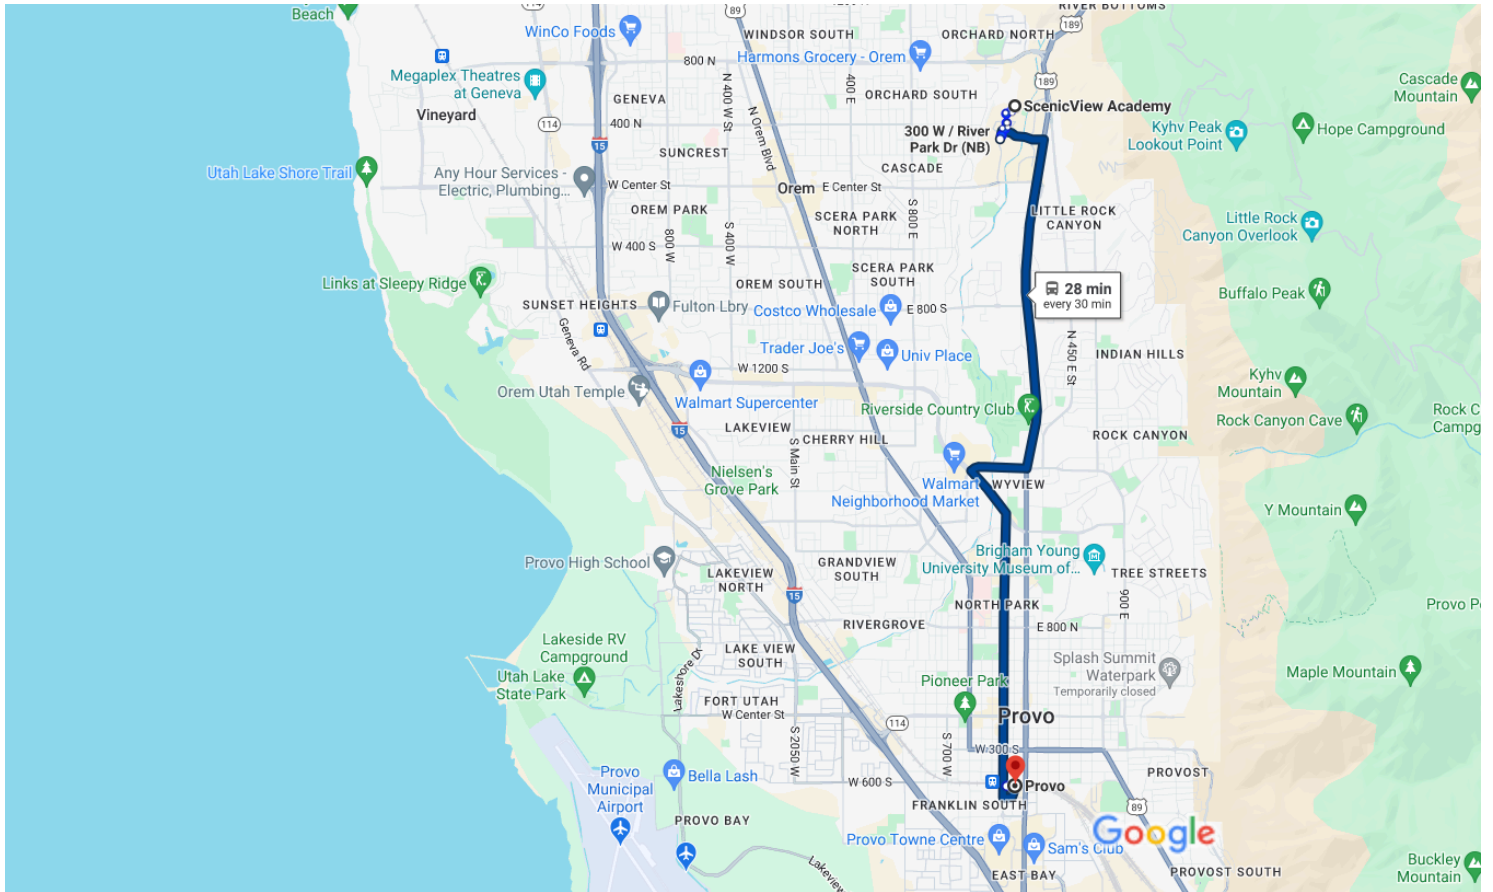

9 min (7 stops) · Stop ID: 817036
Service run by Utah Transit Authority - Route information

4:24 PM **River Park Dr / Edgewood Dr (WB)**

 Walk

About 9 min, 0.4 mi

 Use caution - may involve errors or sections not suited for walking

 Turn left

164 ft

 Turn right

128 ft

 Turn left

ScenicView Academy, 5455 River Run Dr, Provo, UT 84604 to Provo, 300 W 600 S, Provo, UT 84601 3:54 PM - 4:22 PM (28 min)

834 Bus to Scenic View Academy From the FrontRunner / Provo Central Station

Map data ©2024 Google 1 mi

3:54 PM ○ ScenicView Academy
5455 River Run Dr, Provo, UT 84604

-  **Walk**
 About 10 min, 0.4 mi
 Use caution - may involve errors or sections not suited for walking
-  **Head south**
 _____ 148 ft
-  **Turn right**
 _____ 217 ft
-  **Turn left**
 _____ 161 ft
-  **Turn right**
 _____ 262 ft
-  **Turn left**
 _____ 433 ft
-  **Turn left**
 _____ 52 ft
-  **Turn right**
 _____ 167 ft
-  **Turn right**
 _____ 285 ft
-  **Turn left onto N 300 W/N Riverbottom Rd**
 **Destination will be on the left**
 _____ 476 ft

4:04 PM

300 W / River Park Dr (NB)

 **834** Provo Central Station
 18 min (19 stops) · Stop ID: 801072

Vineyard Station, Vineyard, UT 84059 to ScenicView Academy, 5455 River Run Dr, Provo, UT 84604

3:42 PM - 4:13 PM (31 min)