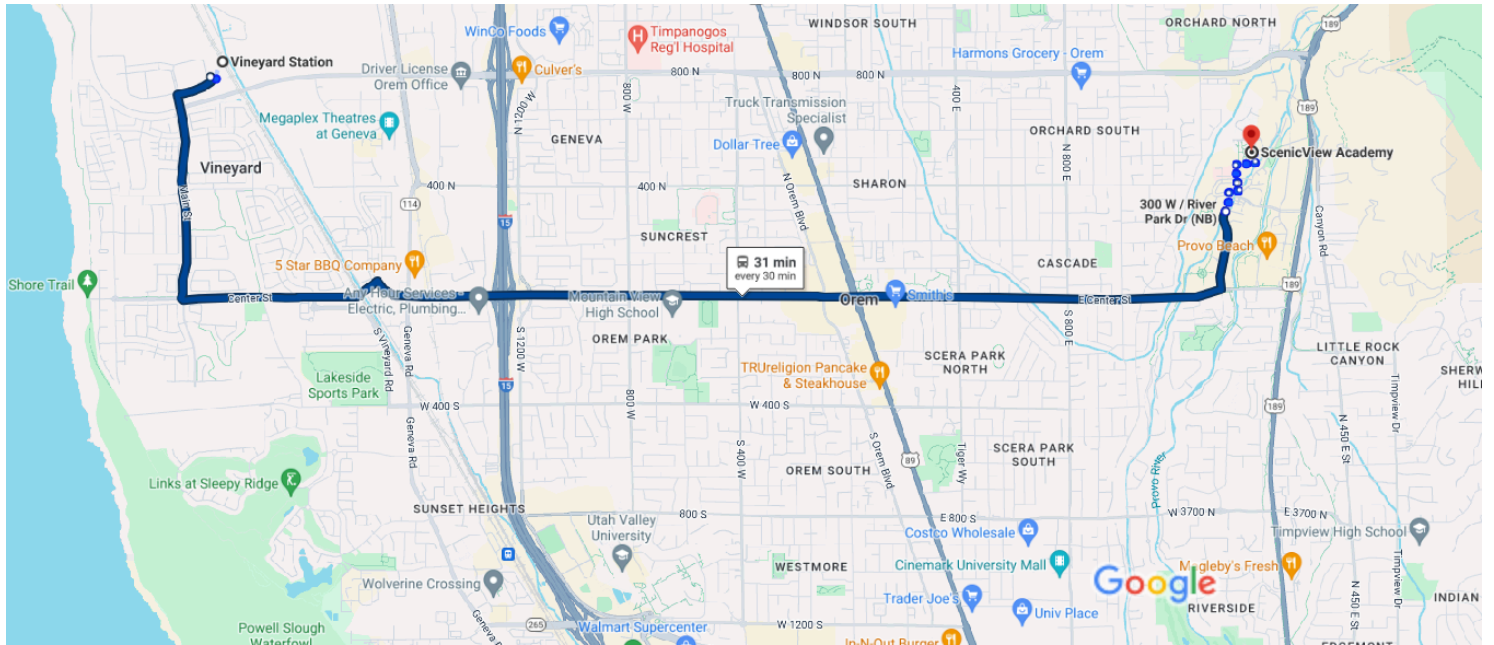

9 min (7 stops) · Stop ID: 817036
Service run by Utah Transit Authority - Route information

4:24 PM **River Park Dr / Edgewood Dr (WB)**

 Walk

About 9 min, 0.4 mi

 Use caution - may involve errors or sections not suited for walking

4:04 PM

300 W / River Park Dr (NB)

 **834** Provo Central Station
 18 min (19 stops) · Stop ID: 801072

Vineyard Station, Vineyard, UT 84059 to ScenicView Academy, 5455 River Run Dr, Provo, UT 84604

3:42 PM - 4:13 PM (31 min)

834 from Vineyard Central Station / Frontrunner to Scenic View Academy

Map data ©2024 Google 2000 ft

3:42 PM ○ Vineyard Station
Vineyard, UT 84059

🚶 Walk
About 1 min, 144 ft

⚠ Use caution - may involve errors or sections not suited for walking

↑ Head west
144 ft

3:43 PM

Vineyard Station (Bay A)

834 Provo Central Station

21 min (14 stops)
· Platform A · Stop ID: 800021
Service run by Utah Transit Authority - Route information

4:04 PM

300 W / River Park Dr (NB)