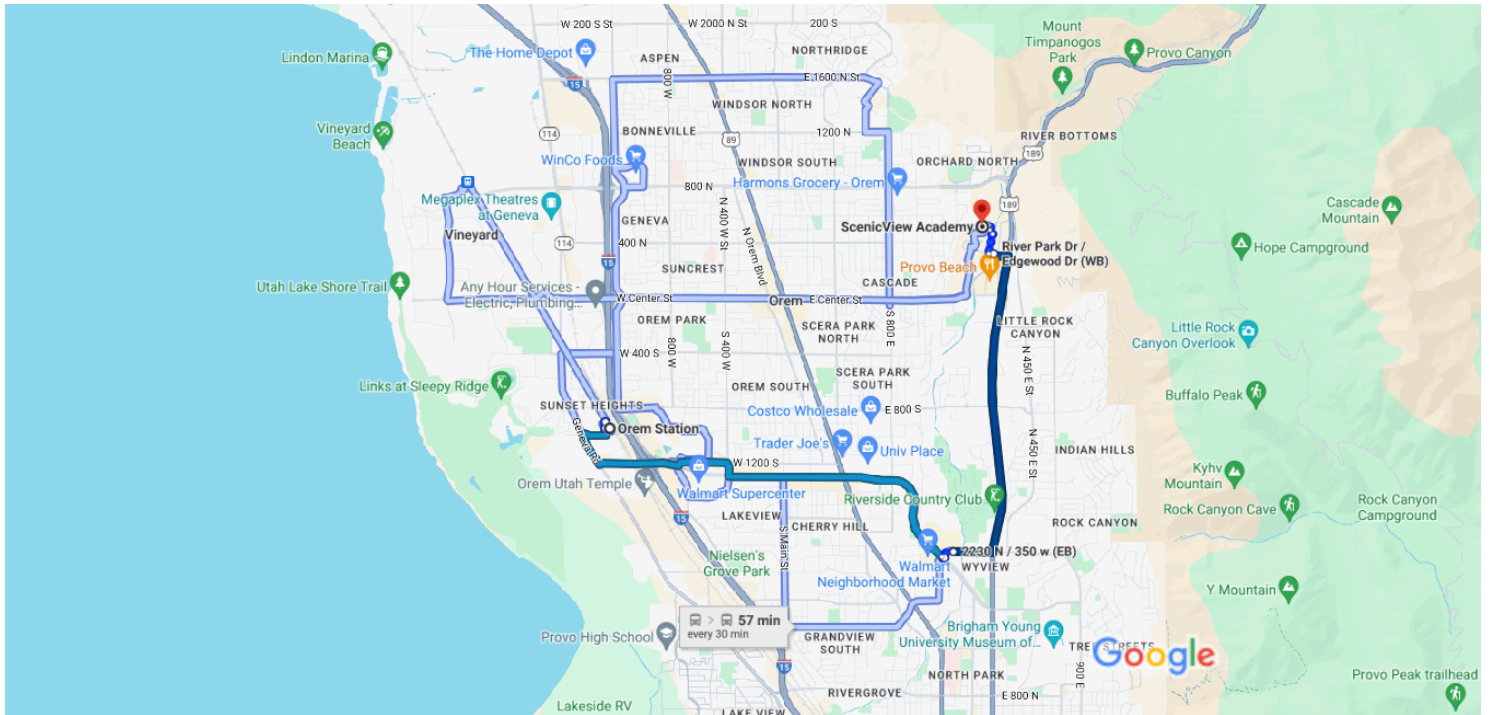

If Driving from the south

- Please exit on University Avenue.
- Turn Left onto River Park Drive.
- Follow AutCon signs from there.

PUBLIC TRANSPORTATION

- Go to GoogleMaps or Transit plug in your starting point and ending point (ScenicView Academy), also enter the time you wish to arrive and pick “arrive by”.
- Choose the route that you prefer.
- Follow that route.
- Getting to the 834 bus route will be vital.
 - If you are coming from Orem, you want to pull the cord, as you pass the Qualtrics sign on the left.
 - If you are coming from Provo, you will want to pull the cord as the bus turns left into Riverwoods Business or as you pass the bridge shortly thereafter.
- Buses will cost you about \$2.50 each way, unless you have some type of account with UTA. Trains will cost you about \$2.50 to the next train stop and \$0.60 for each train stop after that, if you have a reduced account, your prices are cut by 50%.

If you get lost or need assistance, please contact the following number (385) 309 - 3240. This number is available to help people with navigation advice.

Orem Station, Orem, UT 84058 to ScenicView Academy, 5455 River Run Dr, Provo, UT 84604

3:40 PM - 4:33 PM (53 min)

Orem Central Station / Frontrunner to Scenic View Academy

Map data ©2024 Google 1 mi

3:40 PM Orem Station

Orem, UT 84058

Walk

About 4 min, 0.2 mi

Use caution - may involve errors or sections not suited for walking

9 min (7 stops) · Stop ID: 817036
Service run by Utah Transit Authority - Route information

4:24 PM **River Park Dr / Edgewood Dr (WB)**

 Walk

About 9 min, 0.4 mi

 Use caution - may involve errors or sections not suited for walking